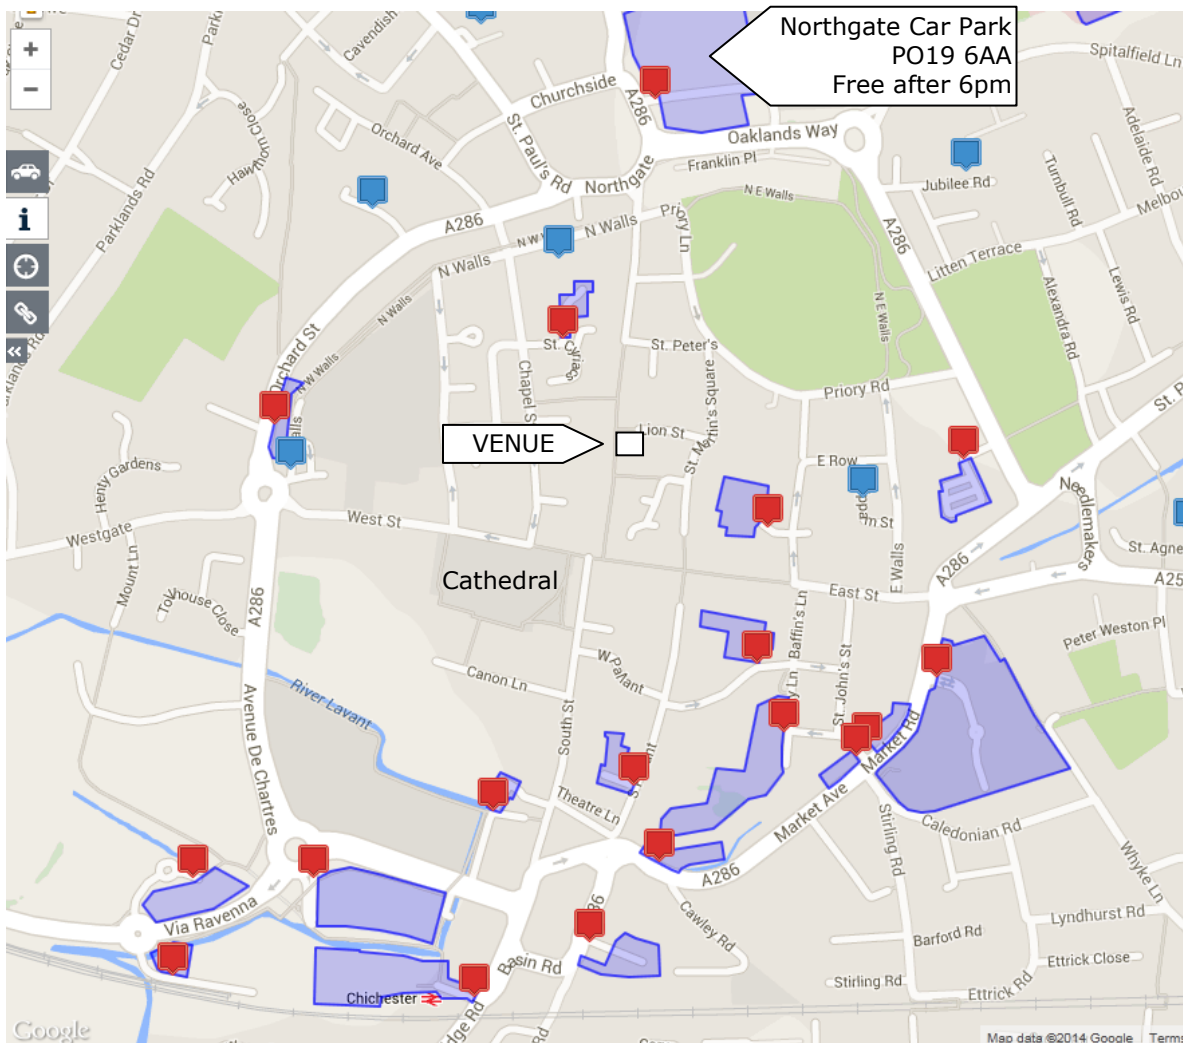

Rosemary Cottage Clinic Education Trust Autumn Seminar with Dr Malcolm Kendrick

Getting to the Assembly Room Chichester by Car

The Assembly Room

The Council House
North Street
Chichester
West Sussex PO19 1LQ

The hall, on the first floor, seats 180 people.
There are toilets, and a cafe area where you can purchase refreshments during the break
Full disabled access is provided via a lift.

Parking

The venue is entered from North Street pedestrian precinct. There is limited on-road parking close to the venue but Northgate car park provides reliable spaces just 10 minutes walk away.

Directions

- Leave Northgate car park via the underpass at the south end
- Head south down North Street
- Part way down it becomes a pedestrian precinct
- Continue for about 50m, arriving at the venue on your left